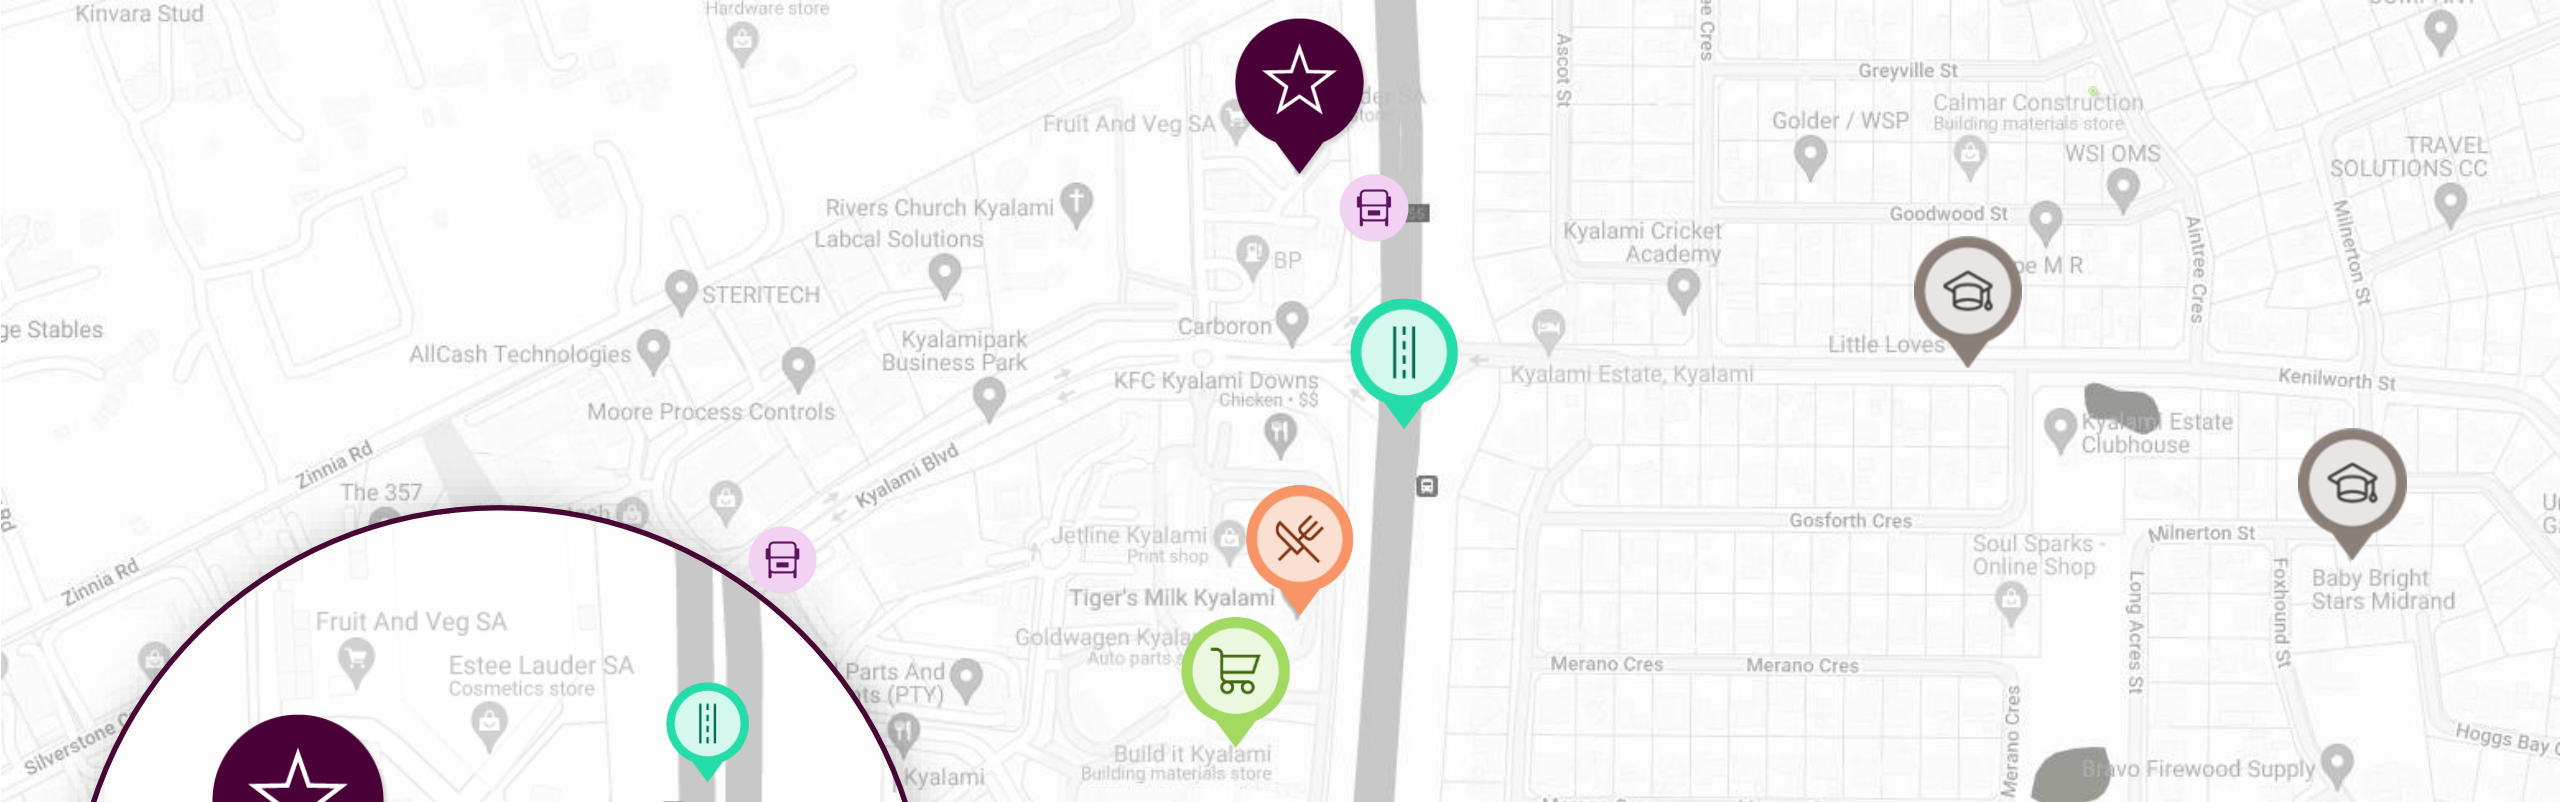

GROWTHPOINT
PROPERTIES

Racetrack Midrand

Racetrack: This well-located building is situated in the Midrand Hub of Kyalami Racetrack, with close proximity to public transport.

Racetrack is conveniently situated with quick and easy access to Allendale Road.

PARKING

24/7 SECURITY

Location

Racetrack is situated at 4 Kyalami Boulevard Kyalami Park, which has easy access to the Allendale Road.

Close to main arterial roads

Pre-schools available in the area

Public transport available in the area