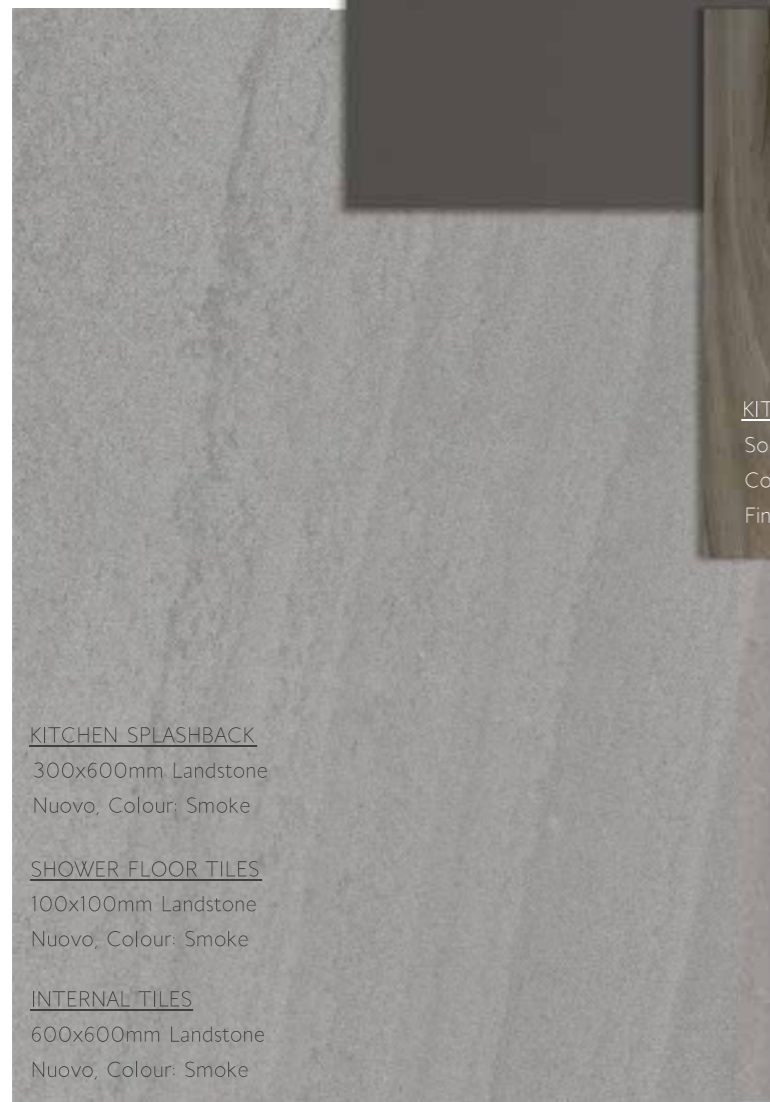

KITCHEN COUNTERTOP
20mm Eezi Quartz,
Colour: Thunder

**OPTIONAL UPGRADE
SPLASHBACK (OPTION 1)**
100x200mm Bevelled Metro
wall tile,
Colour: Light Grey

**OPTIONAL UPGRADE
SPLASHBACK (OPTION 2)**
100x200mm Bevelled Metro
wall tile,
Colour: Dark Grey

EXTERNAL TILES
600x600mm Landstone
Nuovo, Colour: Grey, Anti-slip

BATHROOM WALL TILES
300x600mm Landstone
Nuovo, Colour: Grey

**KITCHEN CUPBOARDS
(OPTION 1)**
Sonae, Novolam,
Colour: Vermont slate,
Finish: Silhouette

BEDROOM CARPETS
Nouwens, Entertainer Carpet,
Colour: Chess

KITCHEN CUPBOARDS (OPTION 2)
Sonae, Novolam,
Colour: Pacific,
Finish: Silhouette

KITCHEN SPLASHBACK
300x600mm Landstone
Nuovo, Colour: Smoke

SHOWER FLOOR TILES
100x100mm Landstone
Nuovo, Colour: Smoke

INTERNAL TILES
600x600mm Landstone
Nuovo, Colour: Smoke

INTERNAL WALL PAINT
Midas, Stiness, 3BGB

**WARDROBE CUPBOARDS
(OPTION 3 Kitchen cupboards)**
Sonae Novolam,
Colour: Windsor Grey,
Finish: Silhouette